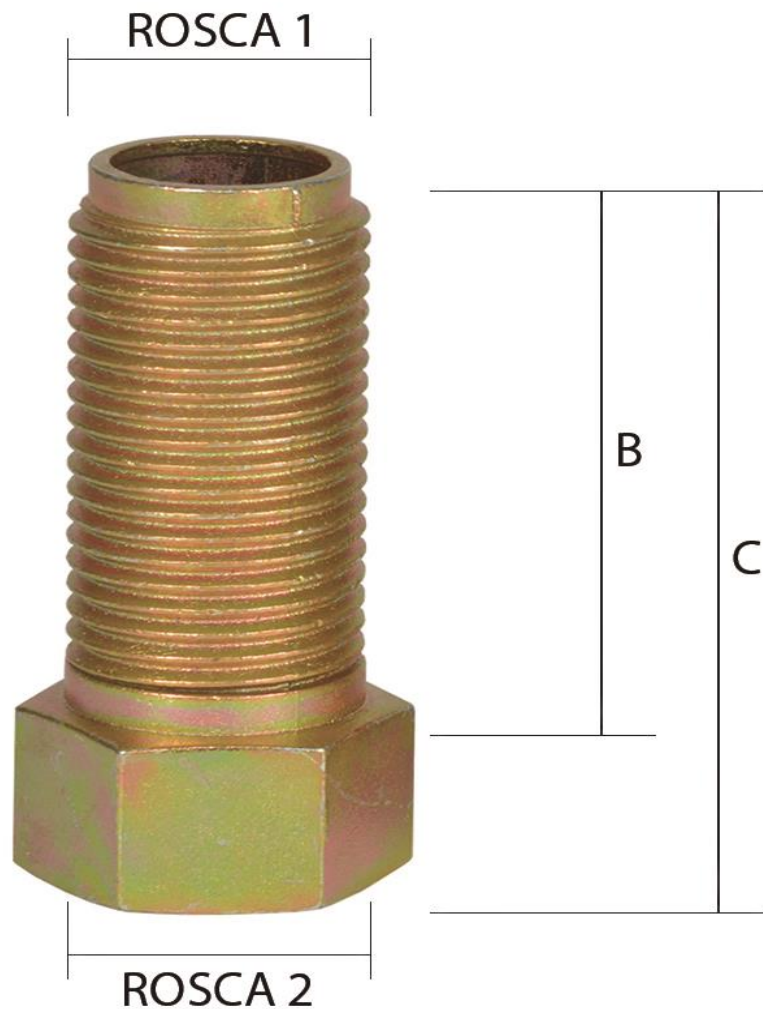

Material do PRODUTO:

LATÃO

10857	1/2"	1/2"	16,5	30,0	CURTO	
10858	1/2"	1/2"	24,5	38,0	MÉDIO	
10859	1/2"	1/2"	40,5	54,0	LONGO	
10860	3/4"	3/4"	16,5	30,0	CURTO	
10861	3/4"	3/4"	24,5	38,0	MÉDIO	
10862	3/4"	3/4"	40,5	54,0	LONGO	
CODIGO	ROSCA 1	ROSCA 2	B (mm)	C (mm)	TAMANHO	