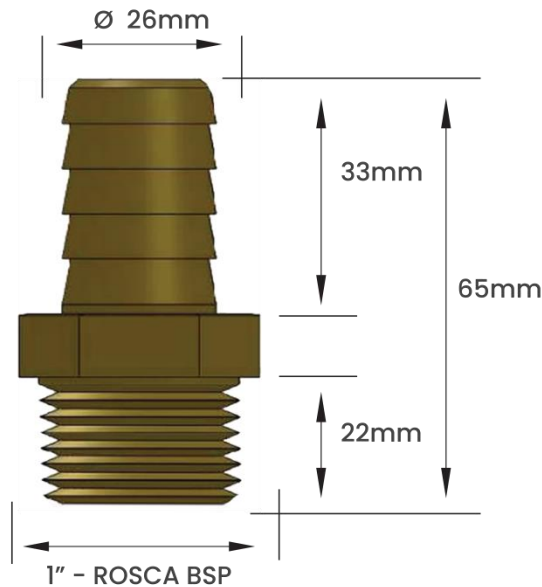

### ROSCA MACHO BSP 1" x 1"

#### DIMENSIONAL