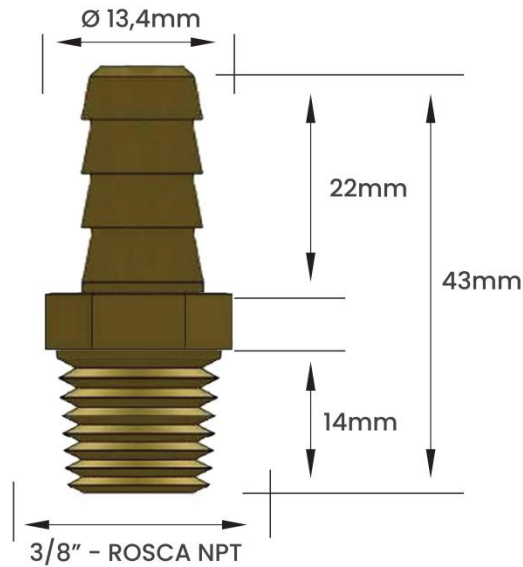

### ROSCA MACHO NPT 3/8" x 1/2"

#### DIMENSIONAL