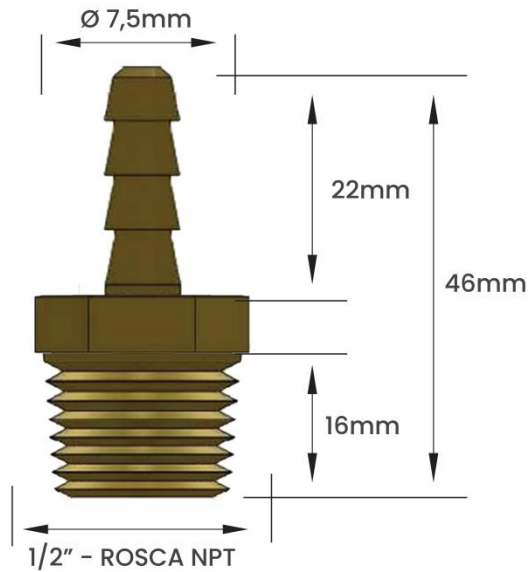

### ROSCA MACHO NPT 1/2" x 1/4"

#### DIMENSIONAL